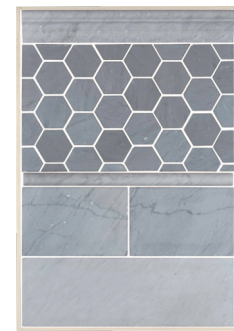

M220

Products

Bardiglio — 1.875" x 12" Crown (72072)

Bardiglio — 2" Hexagon (72076)

Bardiglio — 0.75" x 12" Dome (72073)

Bardiglio — 4" x 12" Field Tile (72074)